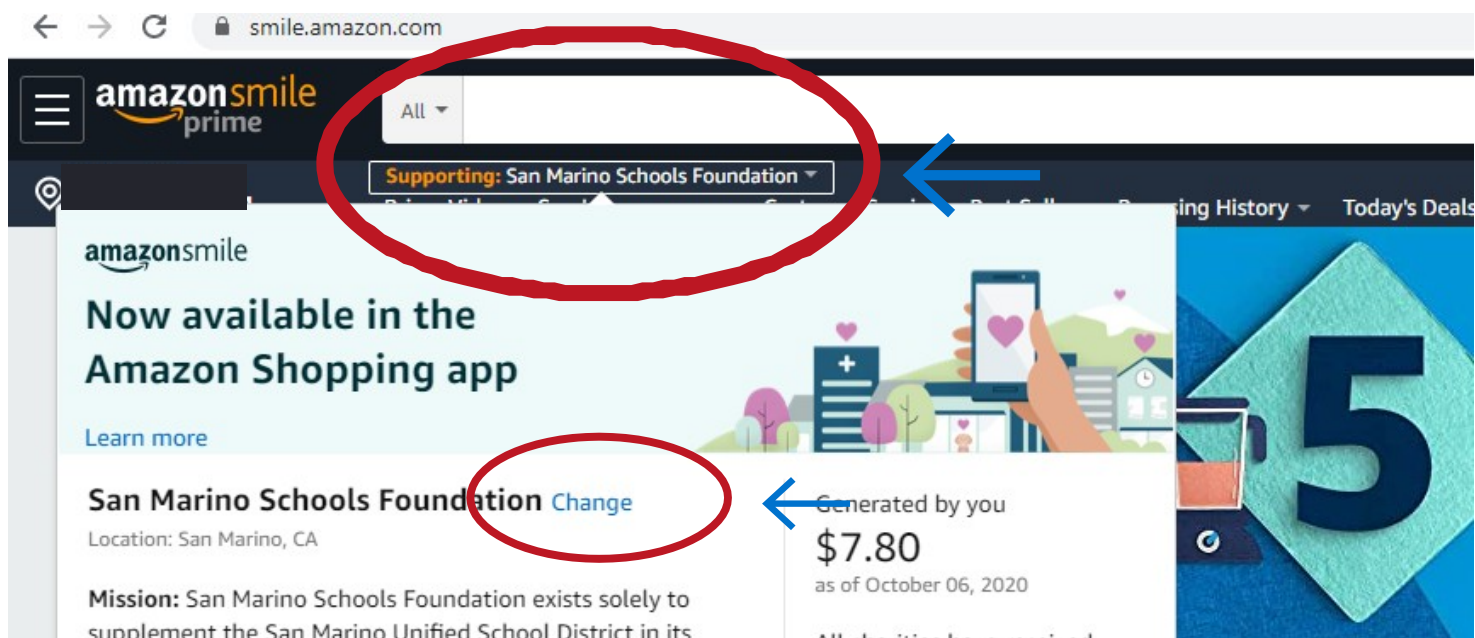

2. **Hover your mouse over the section that is labeled "supporting". A drop down menu will appear. If SMSF is your charity of choice already, then you are good to shop! If SMSF isn't your charity of choice, click the change button.**

將鼠標停在“支持”(supporting)一欄上。將會出現一個下拉菜單。如果SMSF已經成為您的首選慈善機構，那麼請照常購物即可！如果SMSF不是您的慈善機構，請點擊更改(change)按鈕。