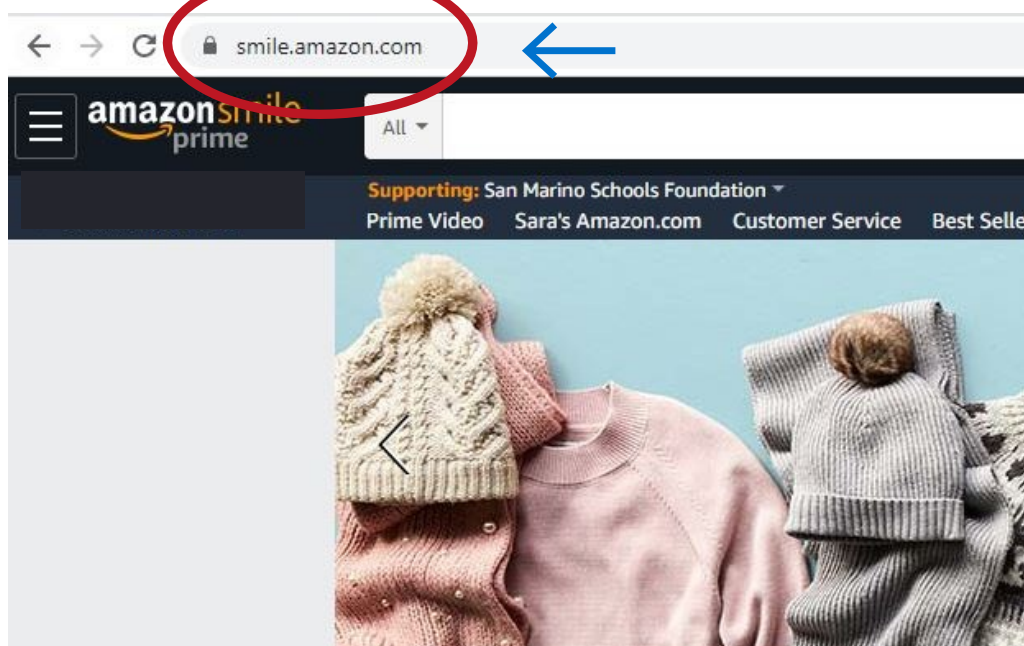

Adding SMSF as AmazonSmile Charity through the AmazonWebsite*

**if you already have an AmazonSmile account set up*

*通過亞馬遜網站將SMSF添加為AmazonSmile的慈善機構**

**如果您已經設置了AmazonSmile帳戶*

1. **In your search bar, type in smile.amazon.com NOT amazon.com**
在搜索欄中，輸入smile.amazon.com，而不是amazon.com

2. **Hover your mouse over the section that is labeled "supporting". A drop down menu will appear. If SMSF is your charity of choice already, then you are good to shop! If SMSF isn't your charity of choice, click the change button.**